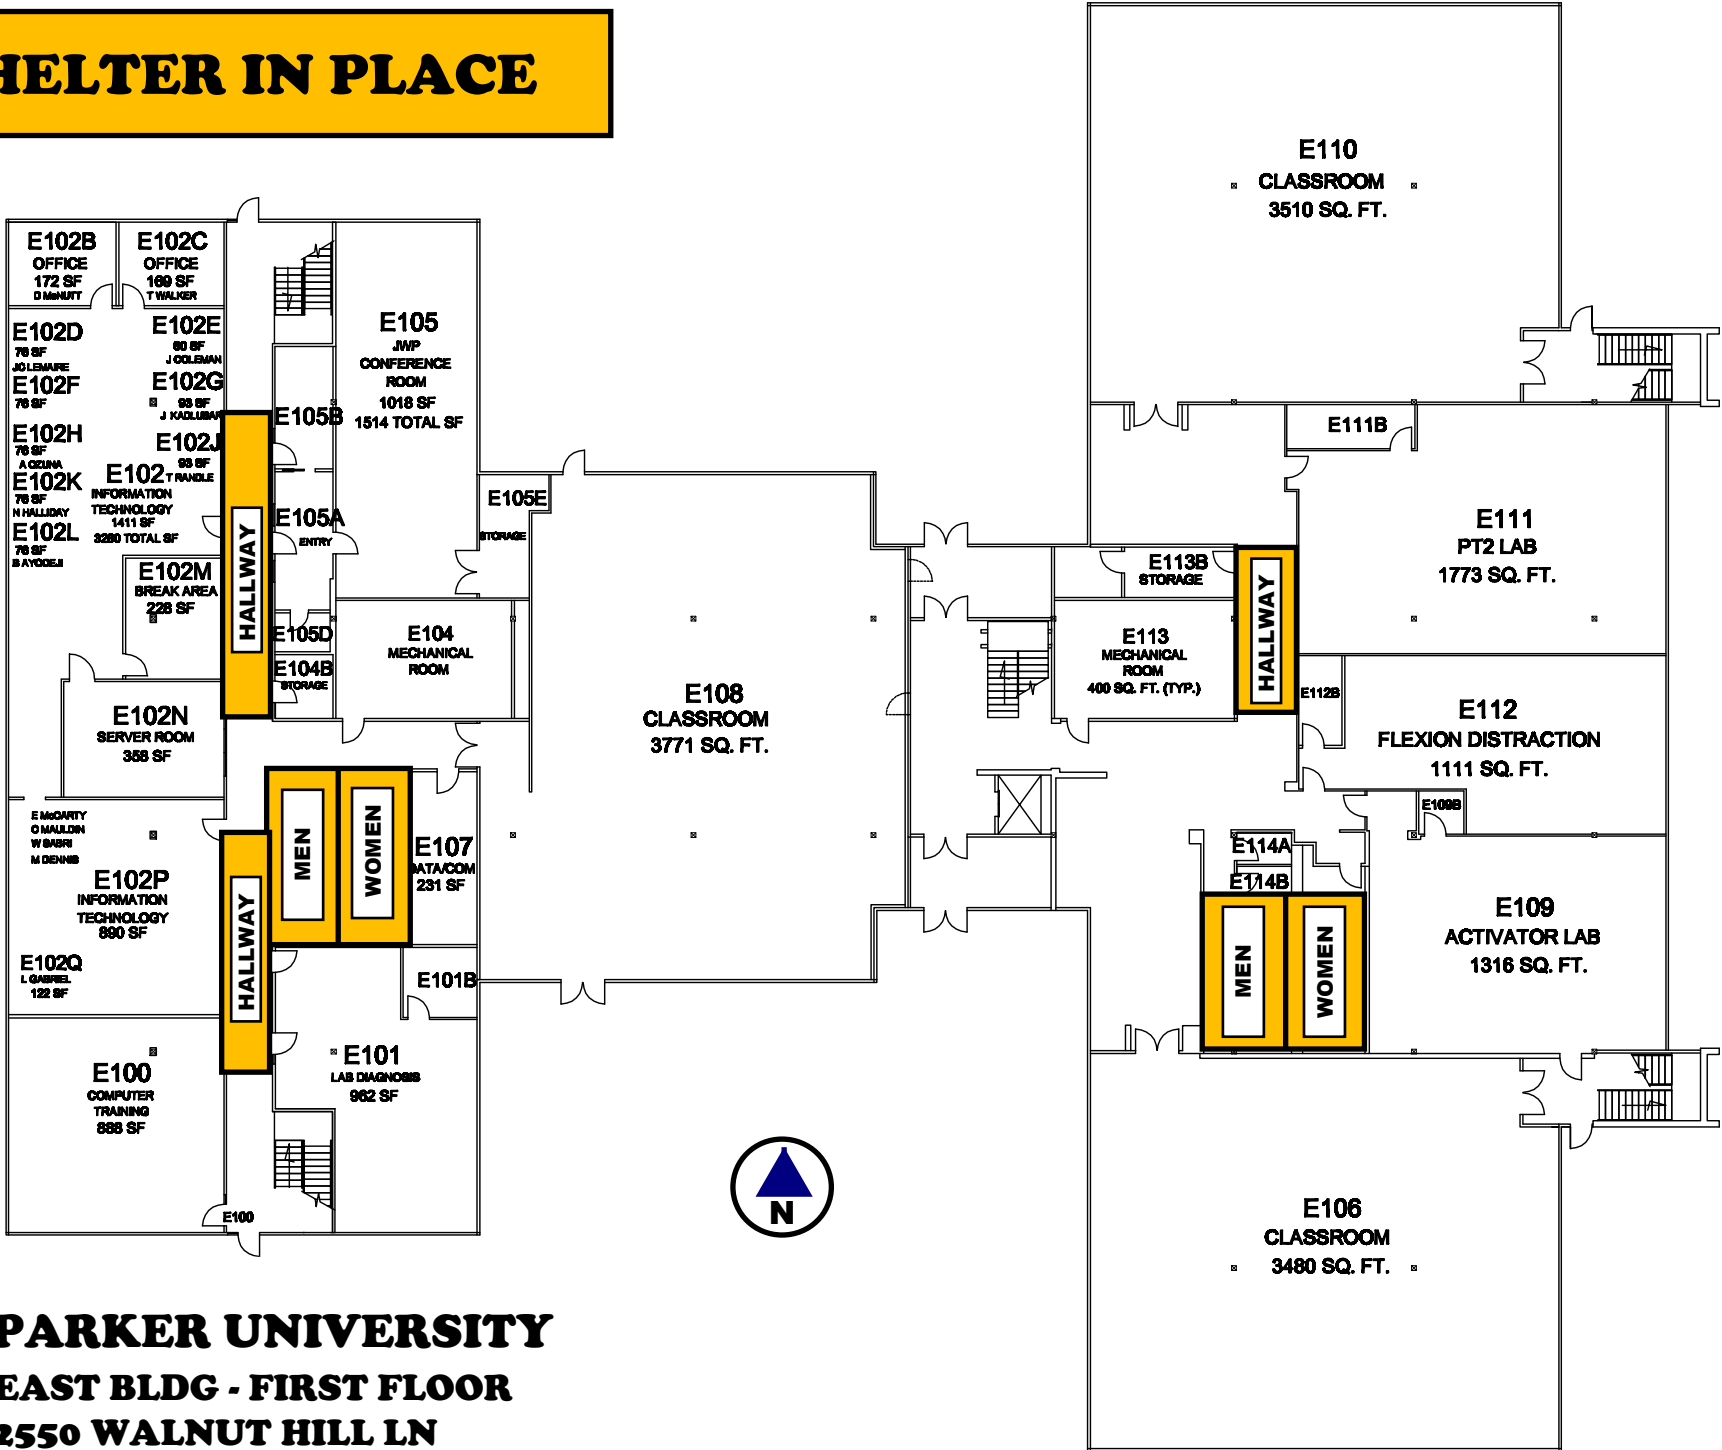

SHELTER IN PLACE

PARKER UNIVERSITY
EAST BLDG - FIRST FLOOR
2550 WALNUT HILL LN
DALLAS, TX 75229