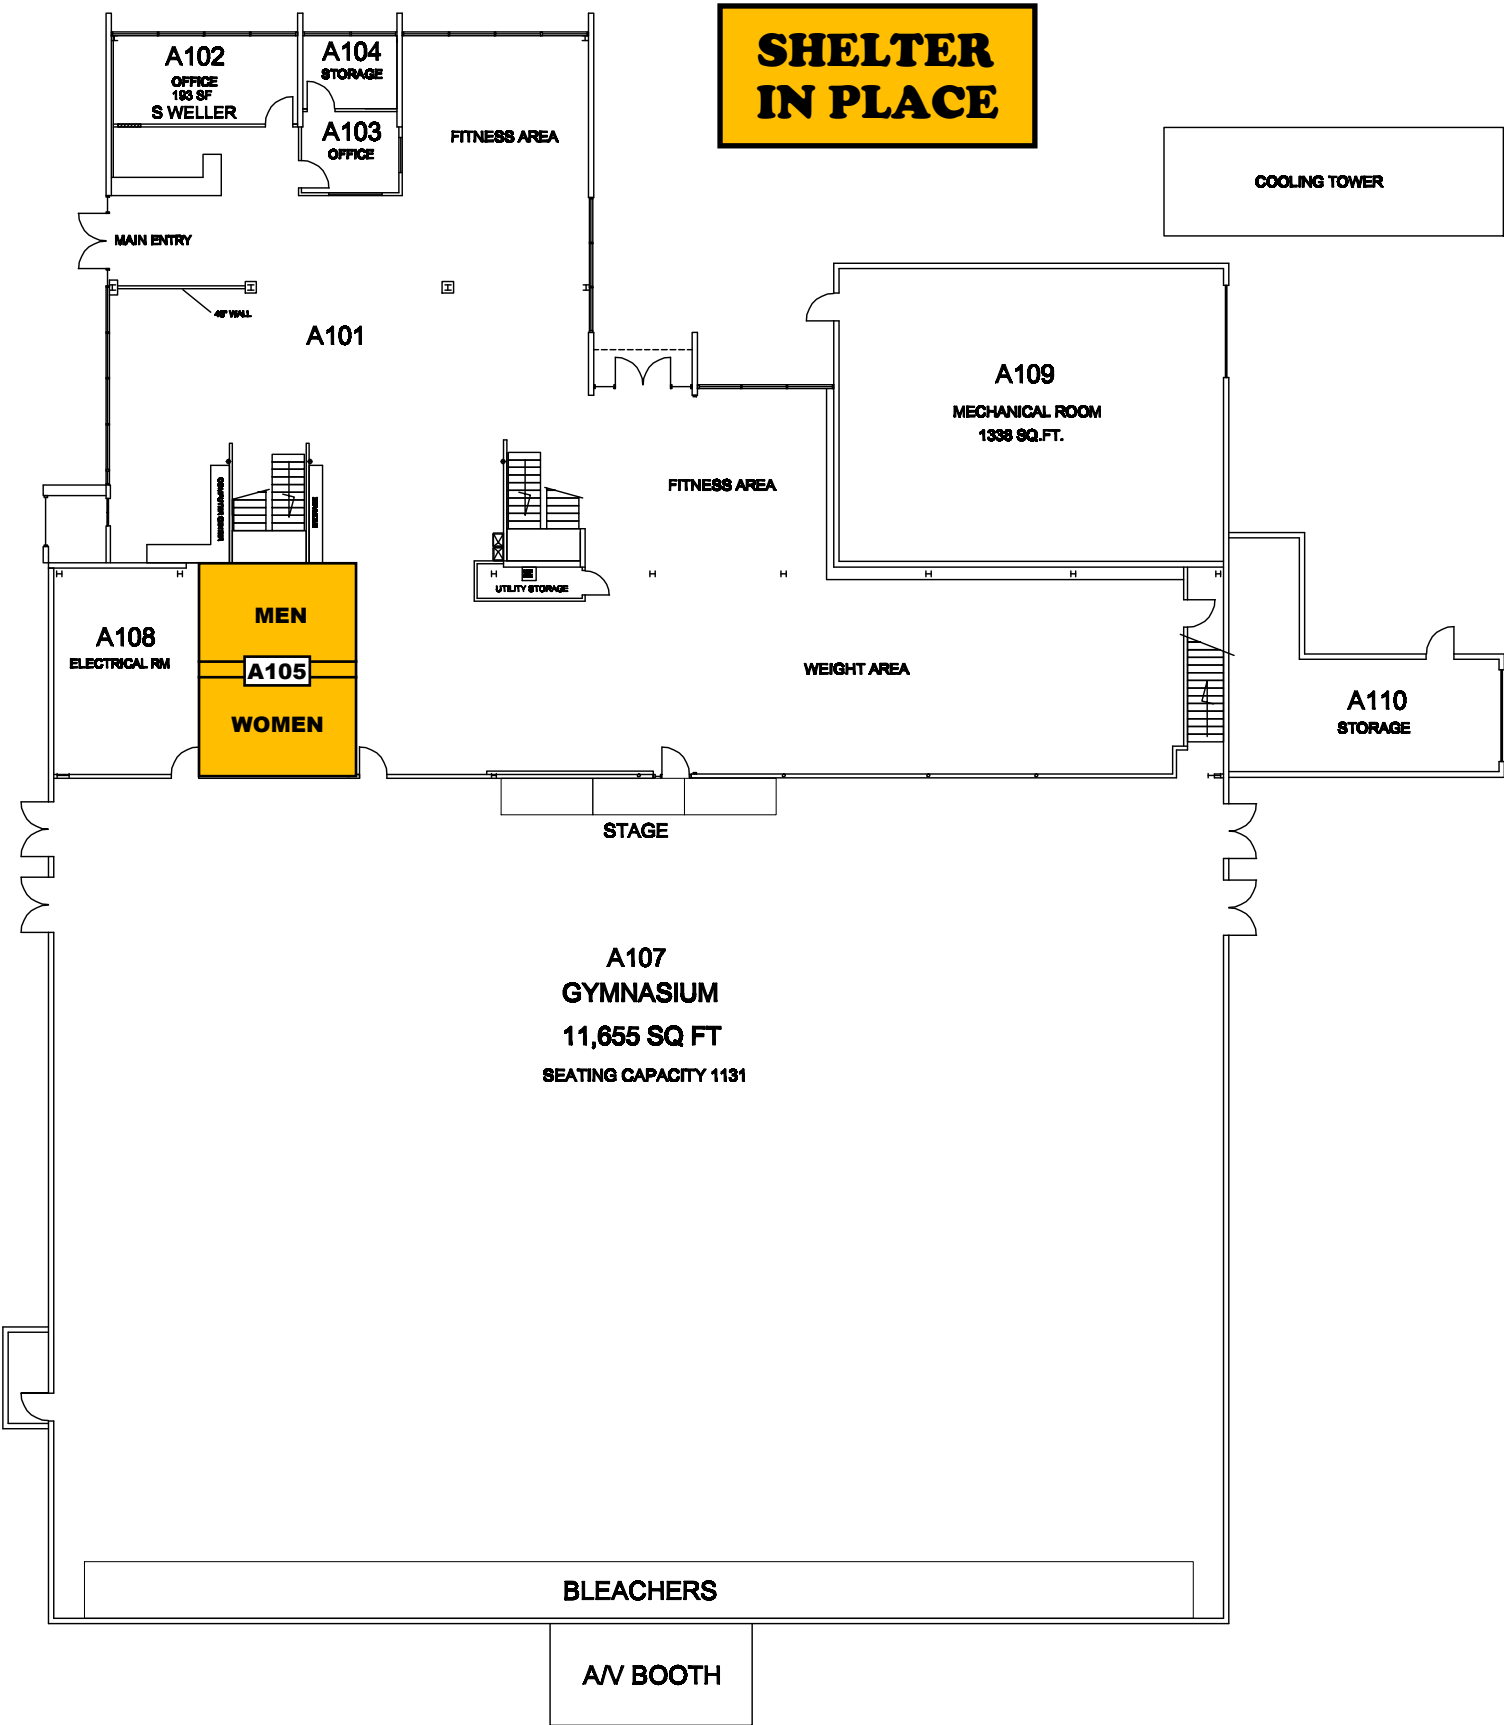

**SHELTER
IN PLACE**

COOLING TOWER

PARKER UNIVERSITY
ACTIVITY CENTER - 1ST FLOOR
2611 ELECTRONIC LN
DALLAS TX, 75220
27,410 SQ FT