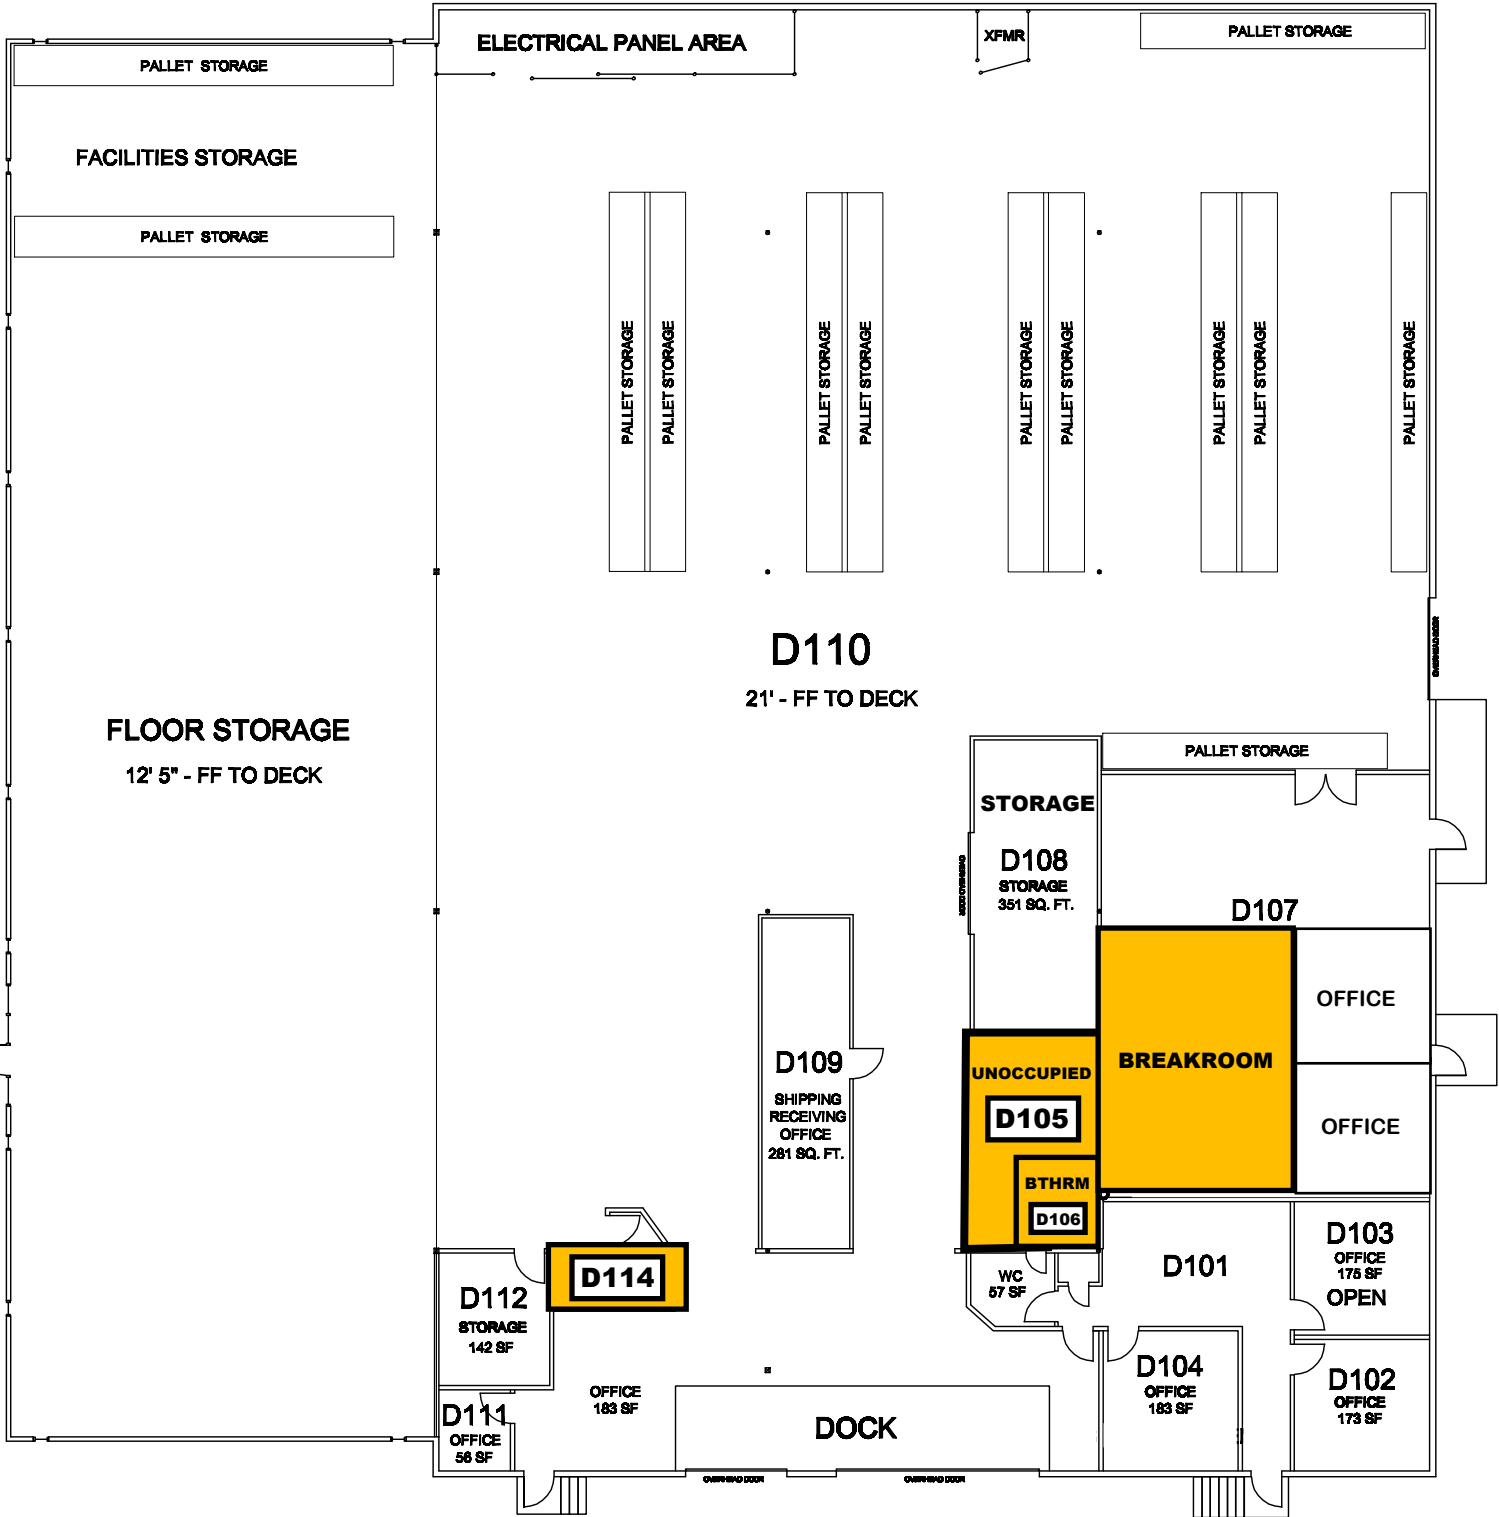

SHELTER IN PLACE

PARKER UNIVERSITY
WAREHOUSE - SHIPPING & RECIVEING
2625 ELECTRONIC LANE, DALLAS, TX 875220
20,100 SQ. FT.