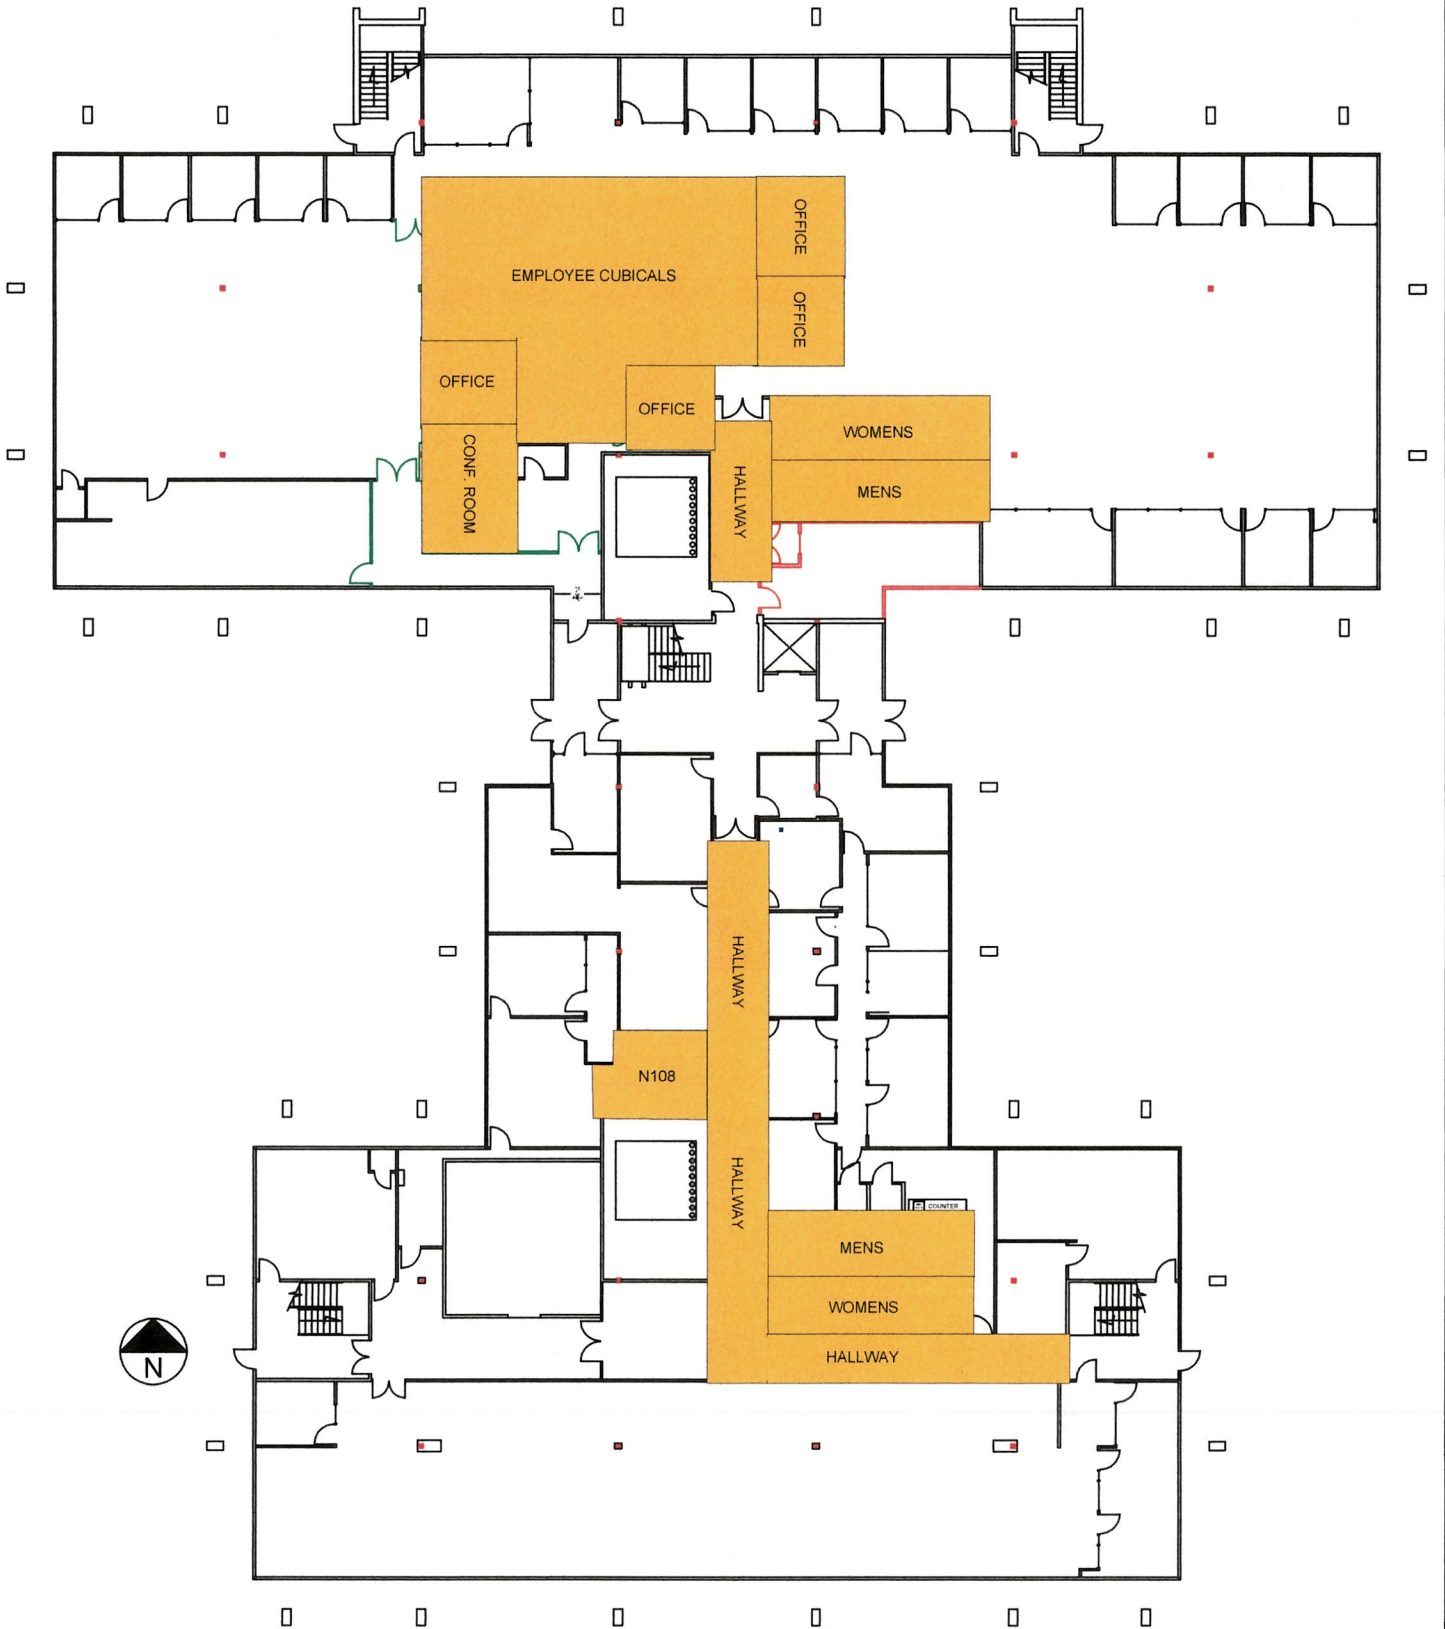

TORNADO ASSEMBLY POINTS

PARKER UNIVERSITY

NORTH BUILDING - FIRST FLOOR

2530 WALNUT HILL LN, DALLAS, TX 75220