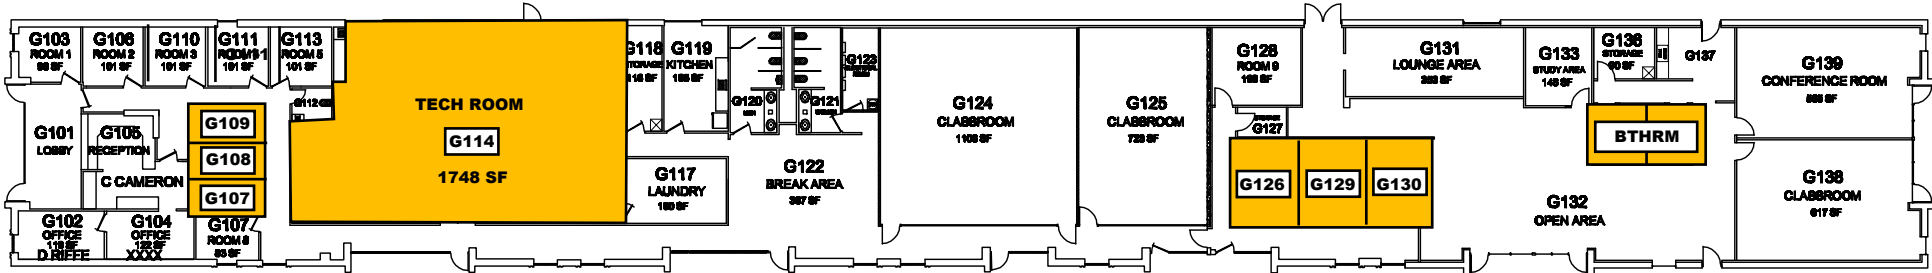

SHELTER IN PLACE

PARKER UNIVERSITY
SCHOOL OF MASSAGE
2560 ELECTRONIC LANE, DALLAS TX. 75220
13,677 SQ.FT