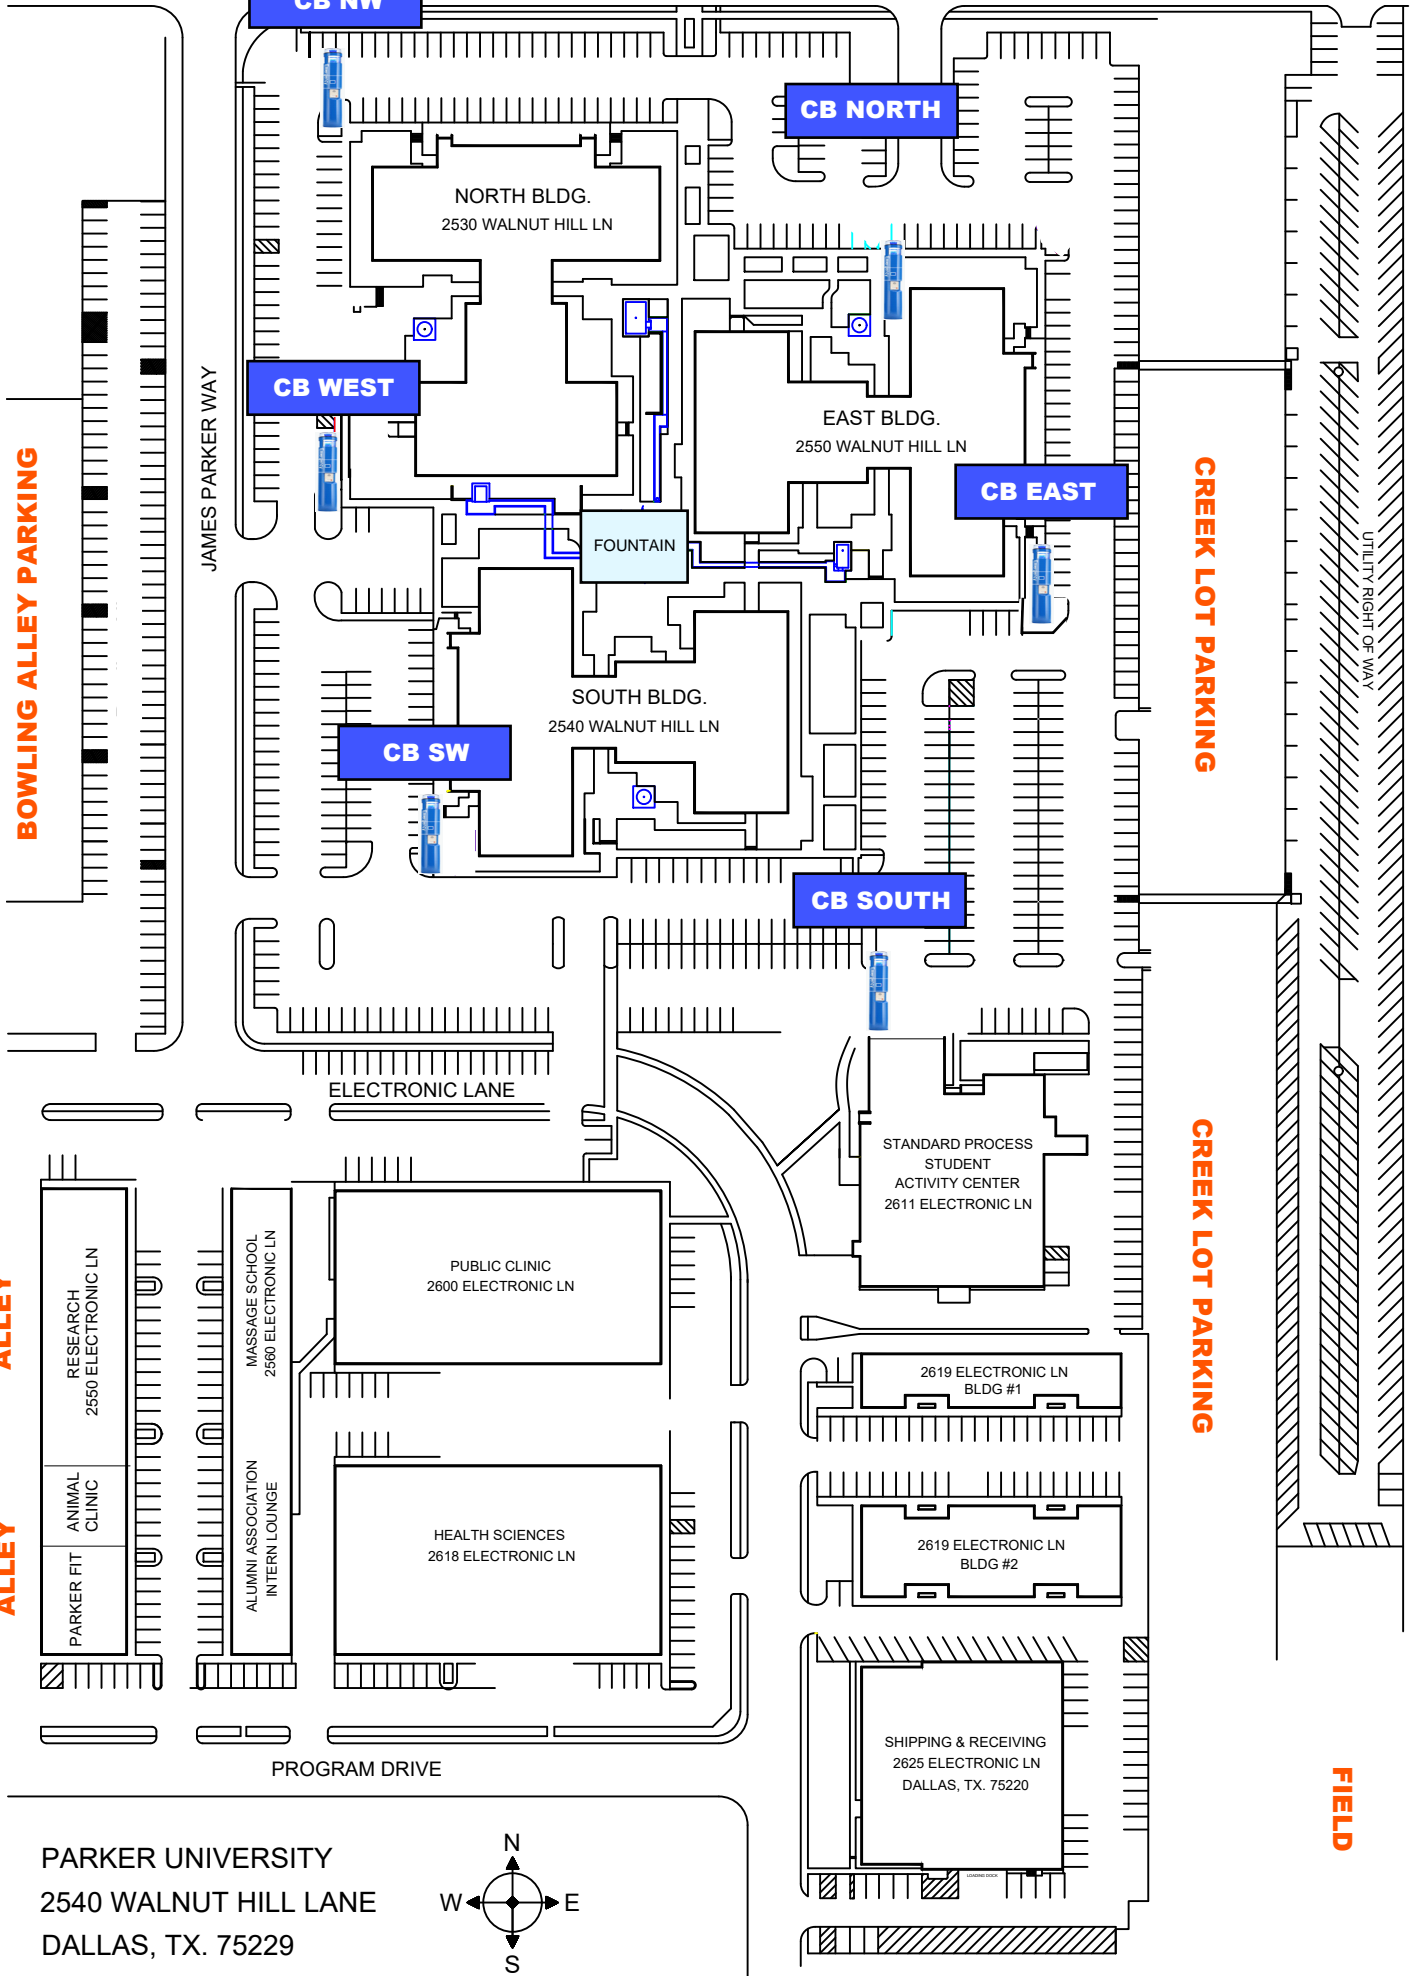

SIDEWALK

SIDEWALK

SIDEWALK

2500 WALNUT HILL LN

2540 WALNUT HILL LN

BUSINESS PARKING AREA

BOWLING ALLEY PARKING

JAMES PARKER WAY

CREEK LOT PARKING

UTILITY RIGHT-OF-WAY

ELECTRONIC LANE

CREEK LOT PARKING

FIELD

ALLEY

ALLEY

RESEARCH  
2550 ELECTRONIC LN

ANIMAL  
CLINIC

PARKER FIT

MESSAGE SCHOOL  
2560 ELECTRONIC LN

ALUMNI ASSOCIATION  
INTERN LOUNGE

PUBLIC CLINIC  
2600 ELECTRONIC LN

HEALTH SCIENCES  
2618 ELECTRONIC LN

STANDARD PROCESS  
STUDENT  
ACTIVITY CENTER  
2611 ELECTRONIC LN