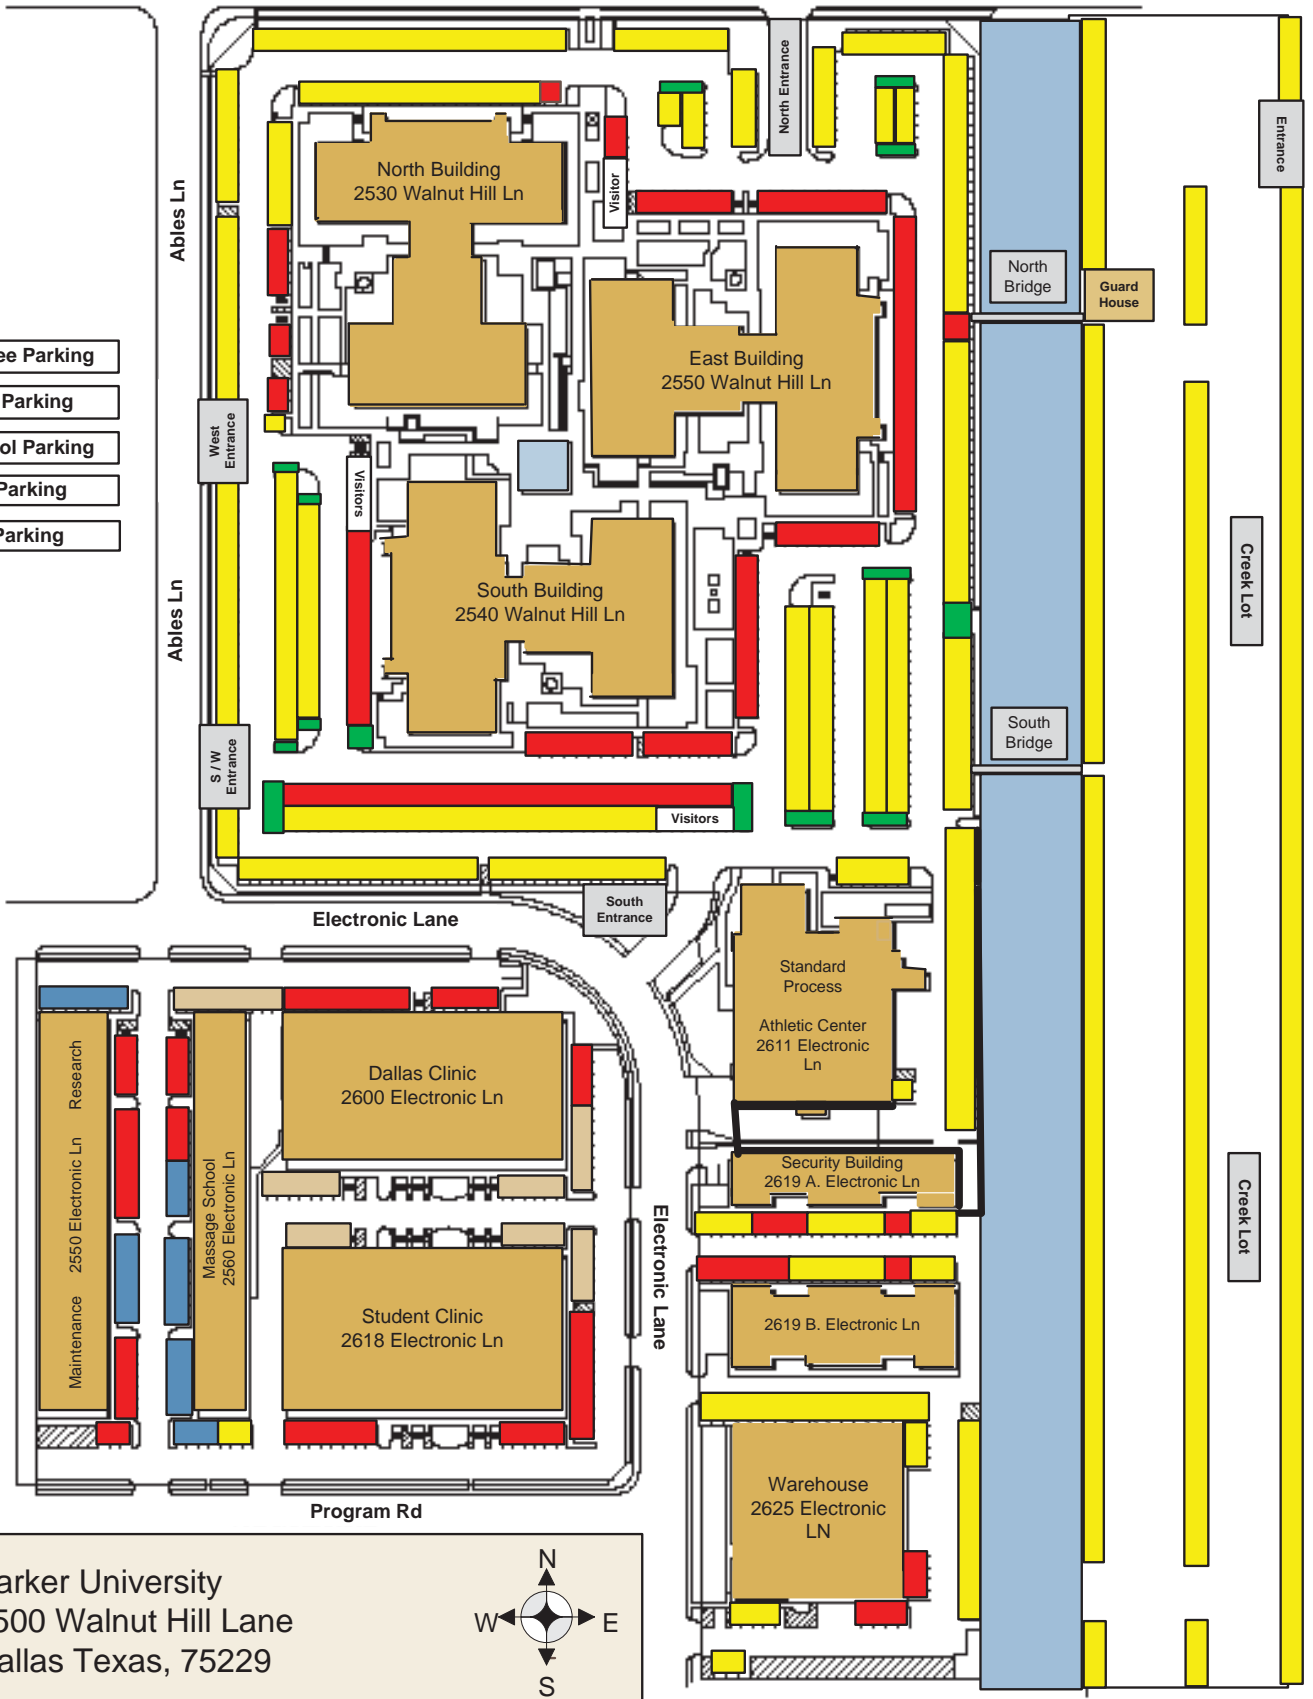

# PARKER UNIVERSITY

2500 Walnut Hill LN

- Employee Parking
- Student Parking
- M. School Parking
- Patient Parking
- Visitor Parking

Parker University  
 2500 Walnut Hill Lane  
 Dallas Texas, 75229