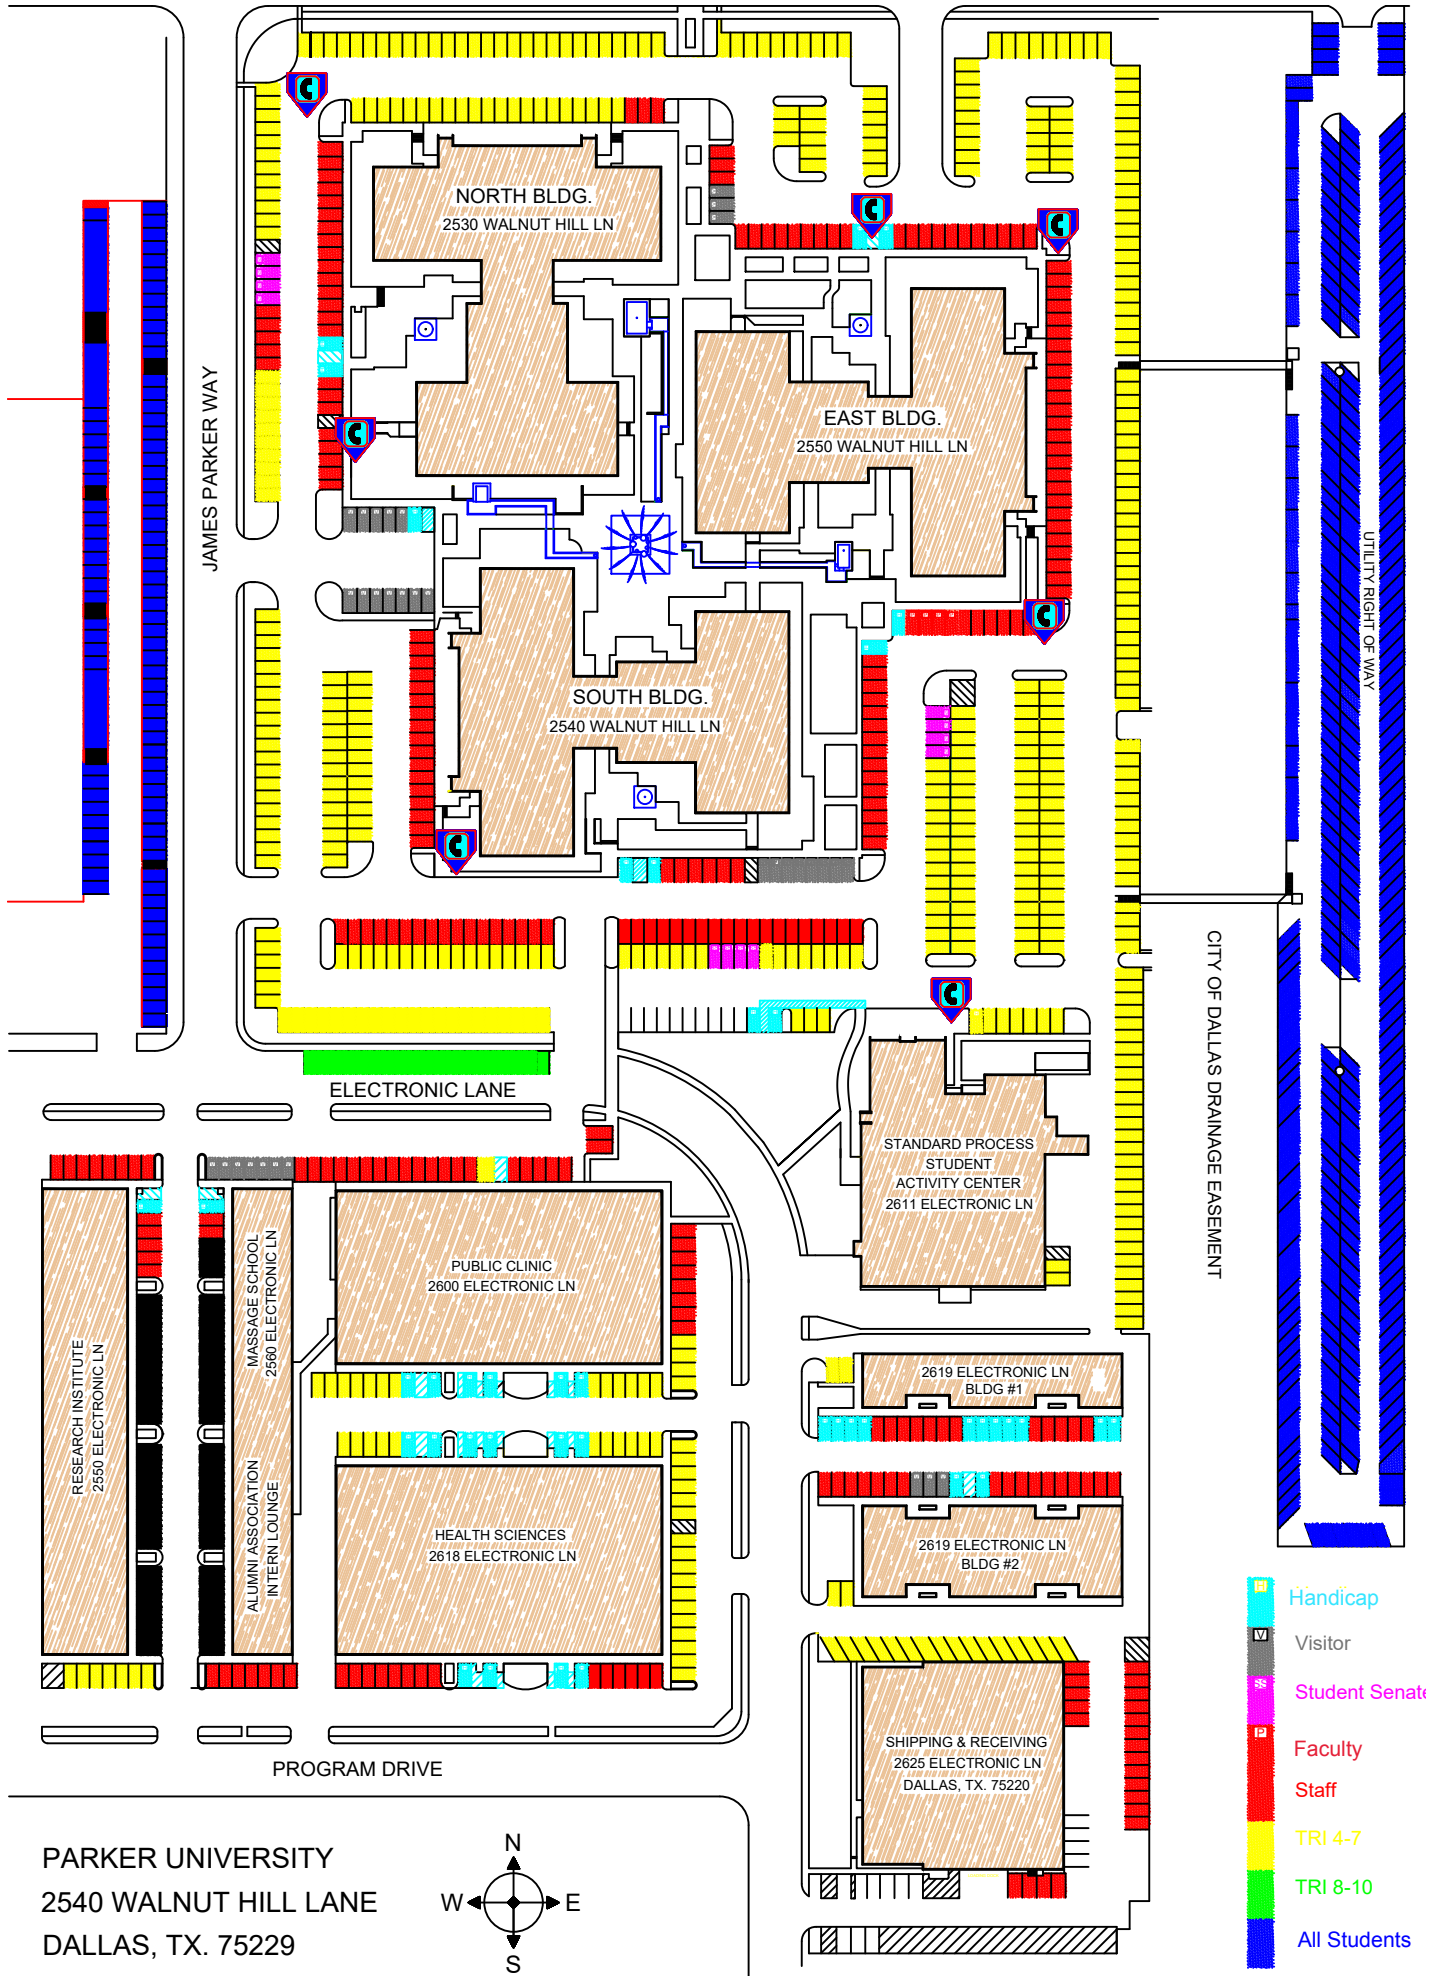

# EMERGENCY PHONE

PARKER UNIVERSITY  
 2540 WALNUT HILL LANE  
 DALLAS, TX. 75229

- Handicap
- Visitor
- Student Senat
- Faculty
- Staff
- TRI 4-7
- TRI 8-10
- All Students